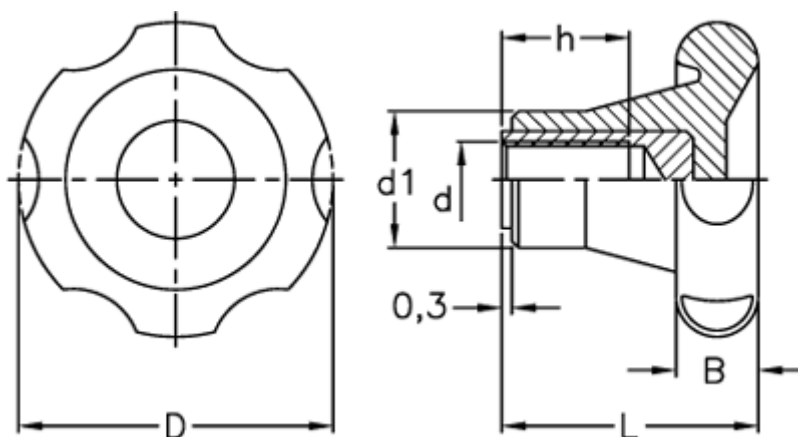

# Data Sheet

Article number: 2302075131

Description: E+G Lobe knob  
VL.155/60 B-M10

## Measures

B	=	16
D	=	61
d1	=	25
d 6H	=	M10
h	=	17
L	=	38